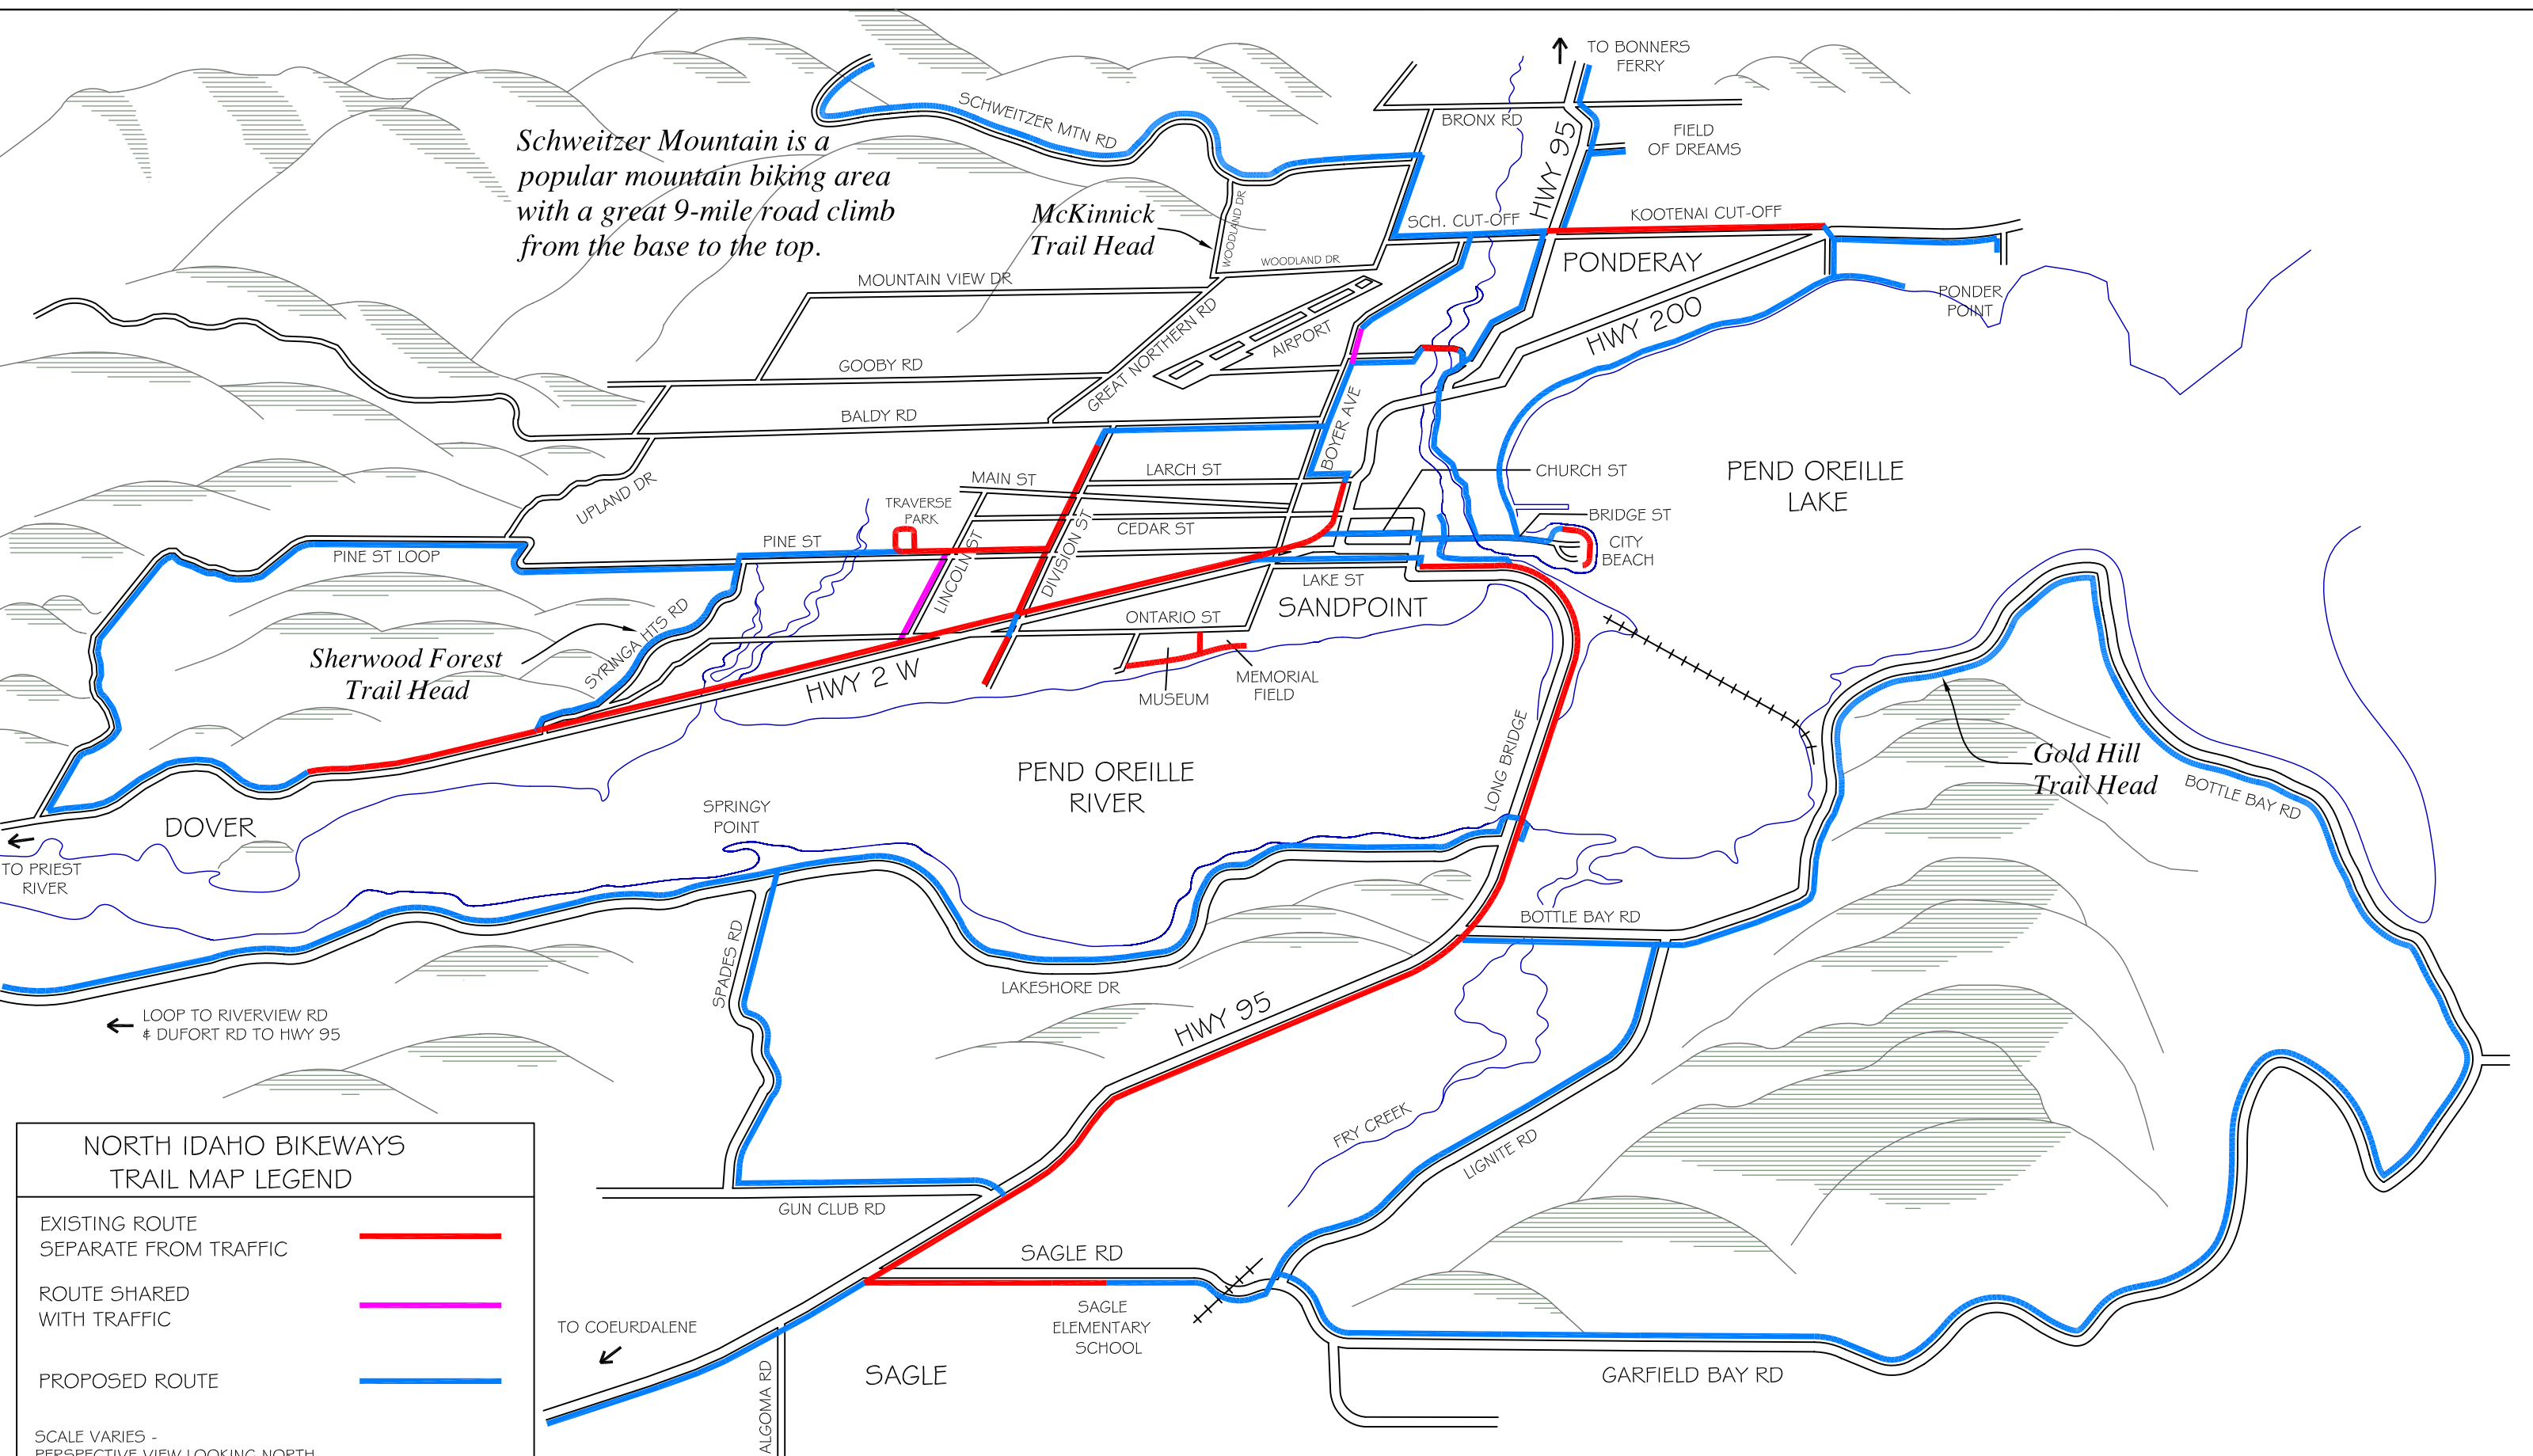

Schweitzer Mountain is a popular mountain biking area with a great 9-mile road climb from the base to the top.

NORTH IDAHO BIKEWAYS TRAIL MAP LEGEND

- EXISTING ROUTE SEPARATE FROM TRAFFIC —
- ROUTE SHARED WITH TRAFFIC —
- PROPOSED ROUTE —

SCALE VARIES - PERSPECTIVE VIEW LOOKING NORTH

Map Design by: Doug Jones & Assoc. --- Redrafted by: Black Diamond Engineering